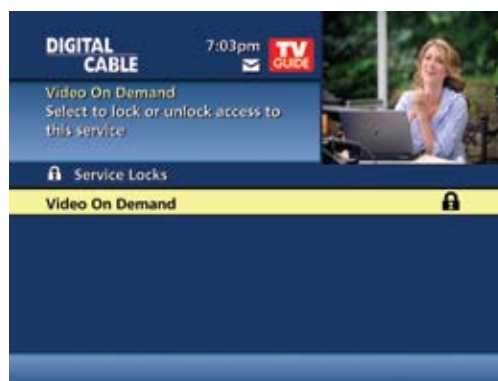

Parental Controls for On Demand

Parental Control settings include **On Demand** programming. To block all access to **On Demand**, select **Service Locks** from the **Parental Controls Menu**.