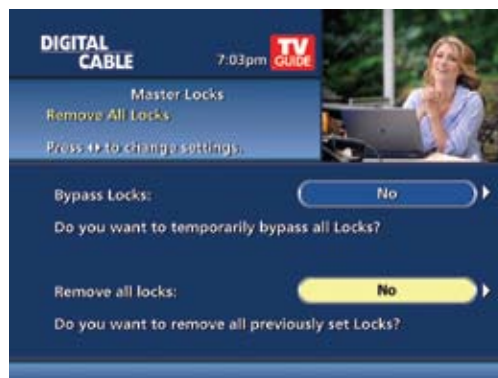

Bypass or Clear Locks

Temporarily open or clear all **Locks** for easier viewing. Under **Setup** from the **Main Menu**, select **Parental Controls Setup**, then **Master Locks**, and change the options from **No** to **Yes**.